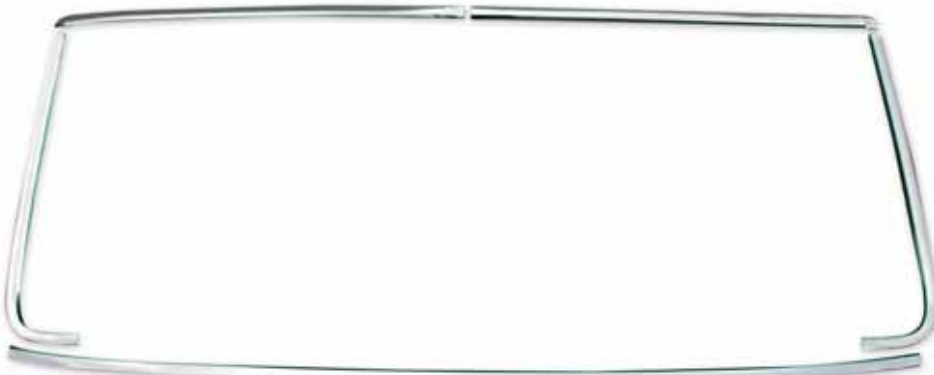

1970-72 Complete Windshield Molding Sets

$99.95

Replace your bent or broken windshield moldings with these exact reproductions. Guaranteed fit and quality, these will be the perfect finishing touch of your restoration.

C990161	70-72	.....	set	99.95

1970-72 Lower Windshield Molding

NEW!

$149.95